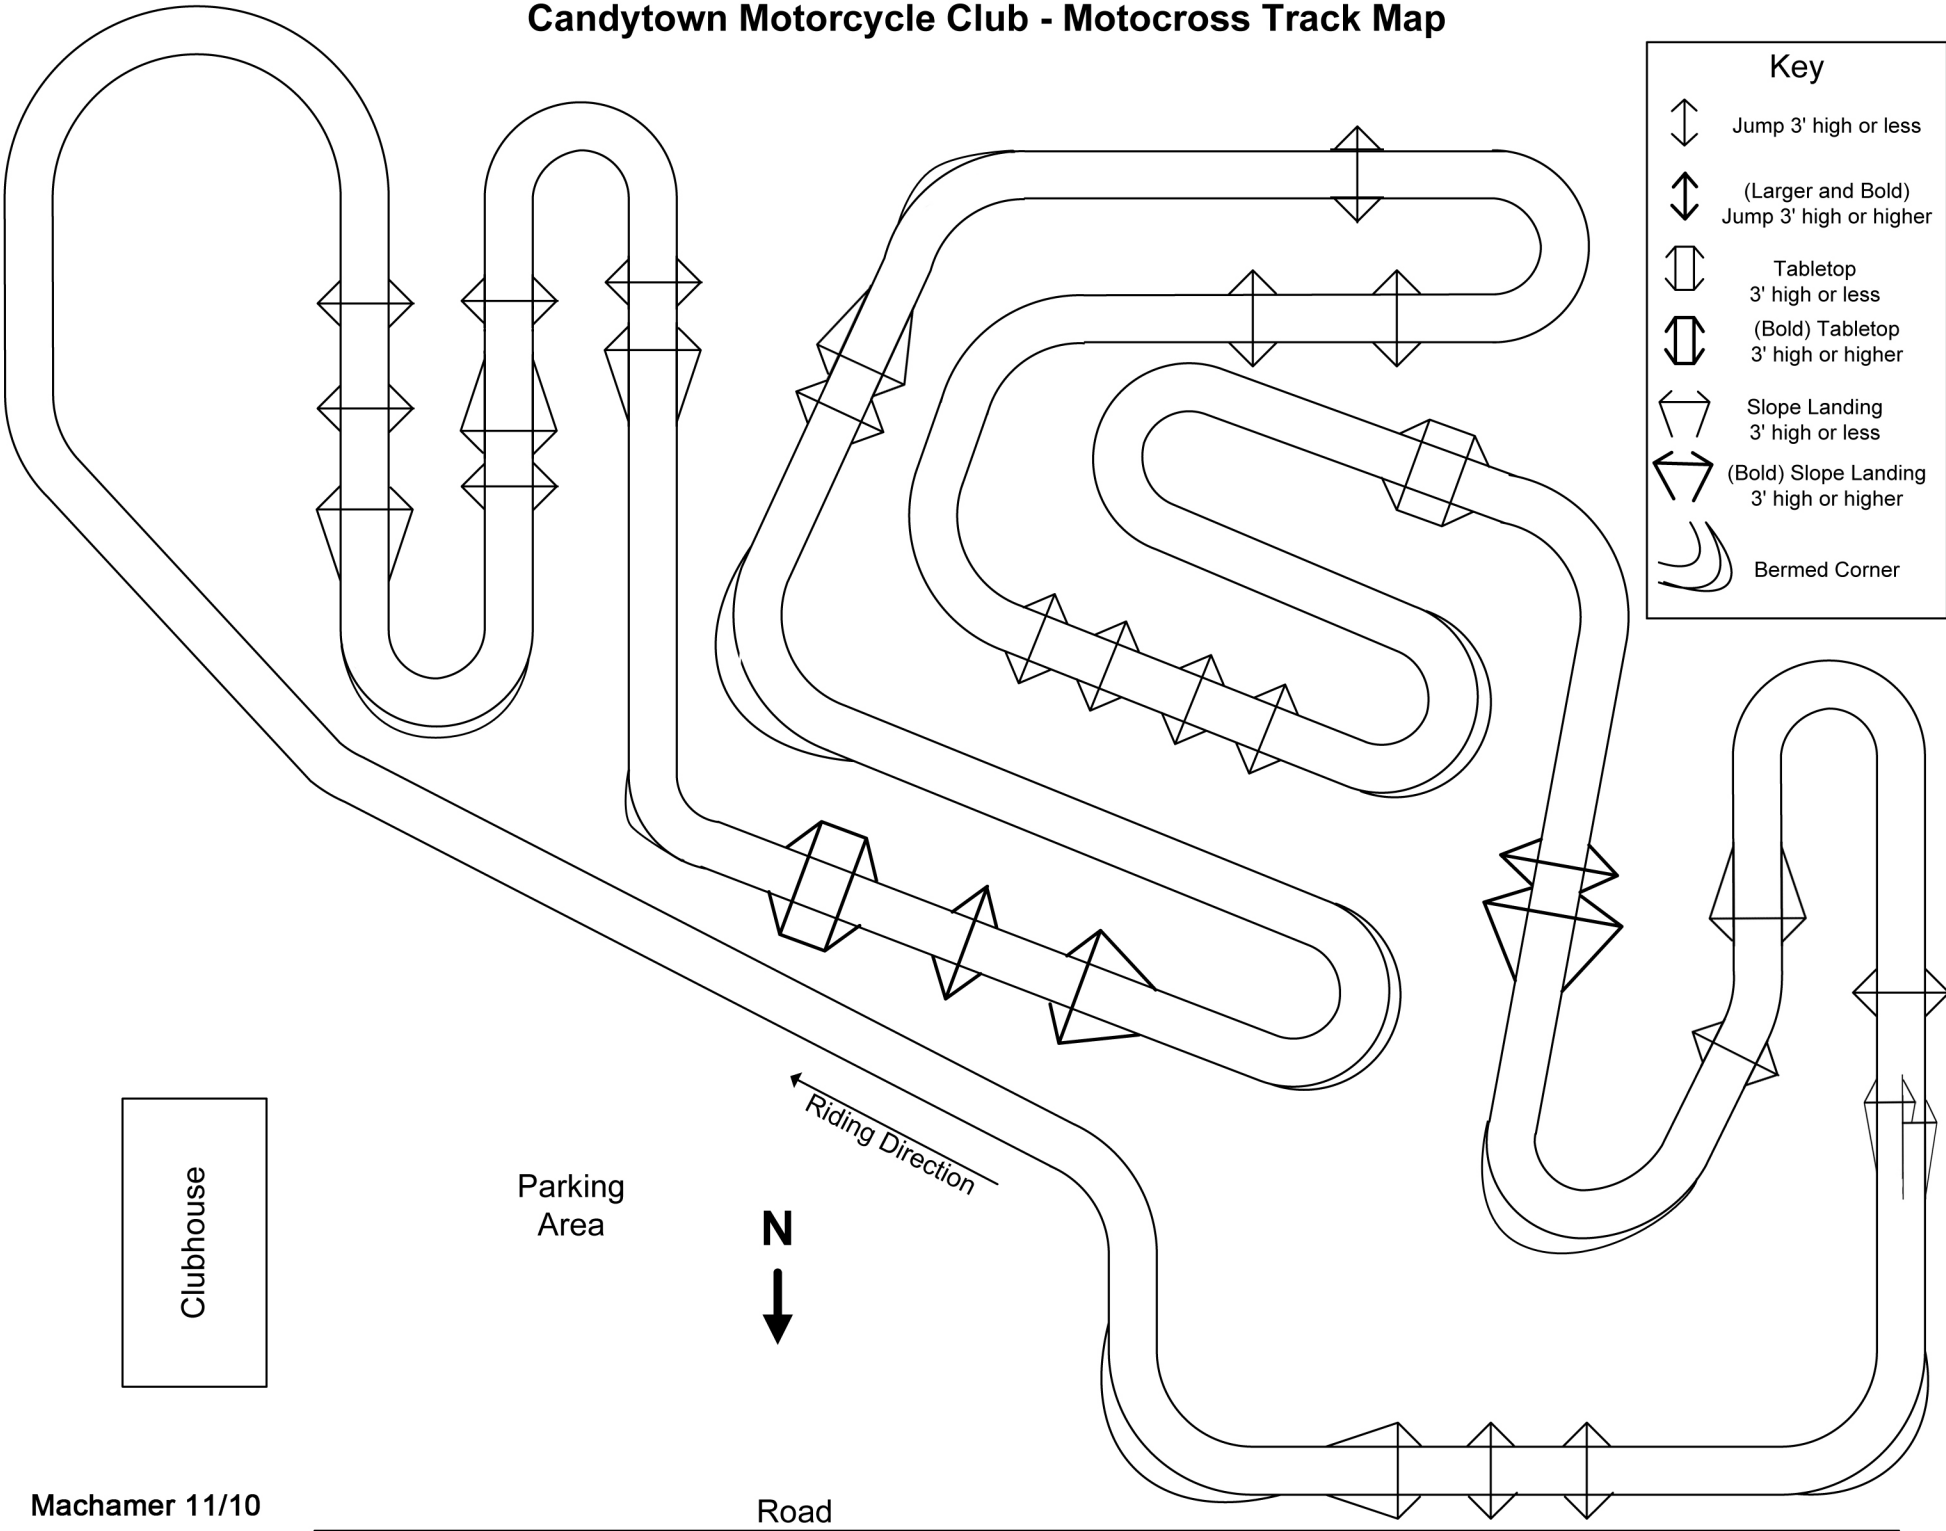

Candytown Motorcycle Club - Motocross Track Map

Key

- Jump 3' high or less
- (Larger and Bold) Jump 3' high or higher
- Tabletop 3' high or less
- (Bold) Tabletop 3' high or higher
- Slope Landing 3' high or less
- (Bold) Slope Landing 3' high or higher
- Bermed Corner

Clubhouse

Parking Area

Riding Direction